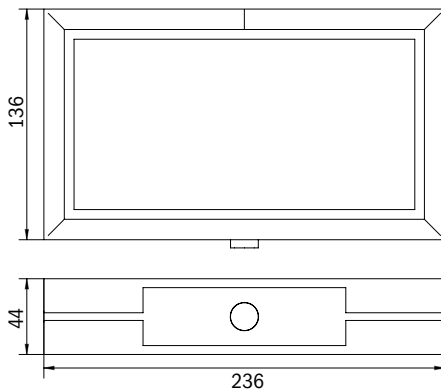

Maße MM Wandmontage
Dimensions MM wall mounted