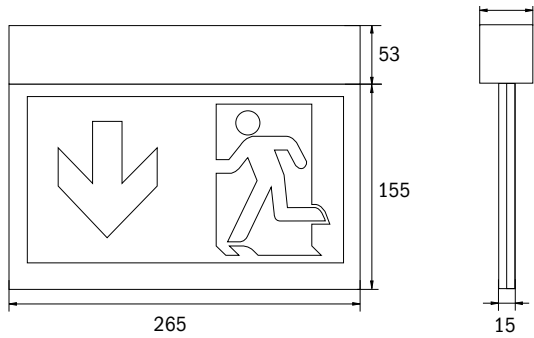

Maße GMU
Dimensions GMU

Bohrabstände GMU
Drilling distances GMU