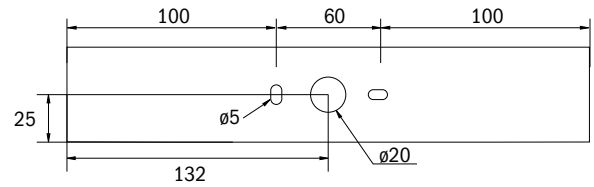

Bohrabstände GMU
Drilling distances GMU

*) Rettungszeichenleuchten sollten für eine eindeutige Erkennbarkeit nicht höher als 20° über der horizontalen Blickrichtung montiert sein.
For a clear identification exit signs should be mounted not higher than 20° above the horizontal line of sight.