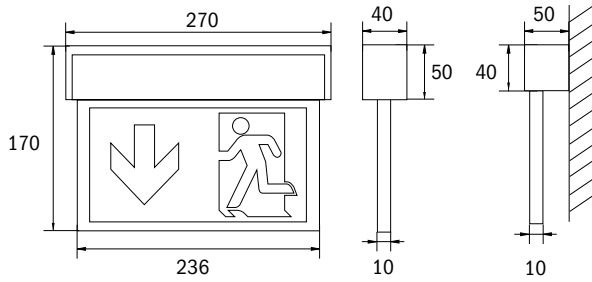

Innovative aluminum multifunctional edge LED luminaire for universal mounting (wall/ceiling/pendant). Applicability; maintained or non-maintained operation mode. Improved reliability through easy to install universal use of pictograms. Pictogram set (left, right, straight signs) included. Signs according EN 60598-1, EN 60598-2-22 and EN 1838 norms.

Aluminiumprofil
22m Erkennungsweite
komplettes Piktogrammset (ISO 7010)
IP40
LED Leuchtmittel
Universalmontage
-5° bis +40°C

Aluminium profiled housing
22m viewing distance
complete set of pictographs (ISO 7010)
IP40
LED illuminant
Universal mounting
-5° bis +40°C

Maße AS
Dimensions AS

Bohrabstände AS
Drilling distances AS

Zubehör / Accessories

*) Rettungszeichenleuchten sollten für eine eindeutige Erkennbarkeit nicht höher als 20° über der horizontalen Blickrichtung montiert sein.
For a clear identification exit signs should be mounted not higher than 20° above the horizontal line of sight.