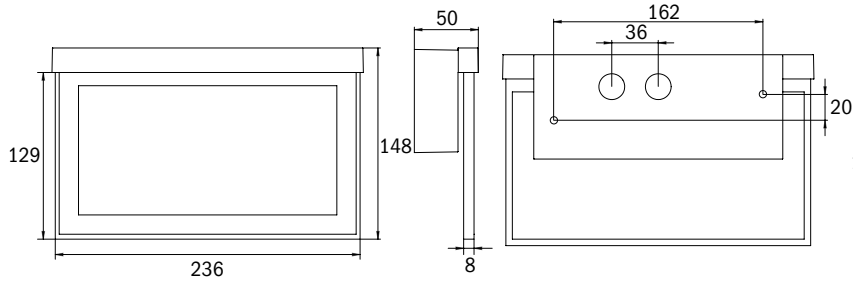

Maße AM Wandmontage
Dimensions AM wall mounted

Maße AX Deckenmontage
Dimensions AX ceiling mounted